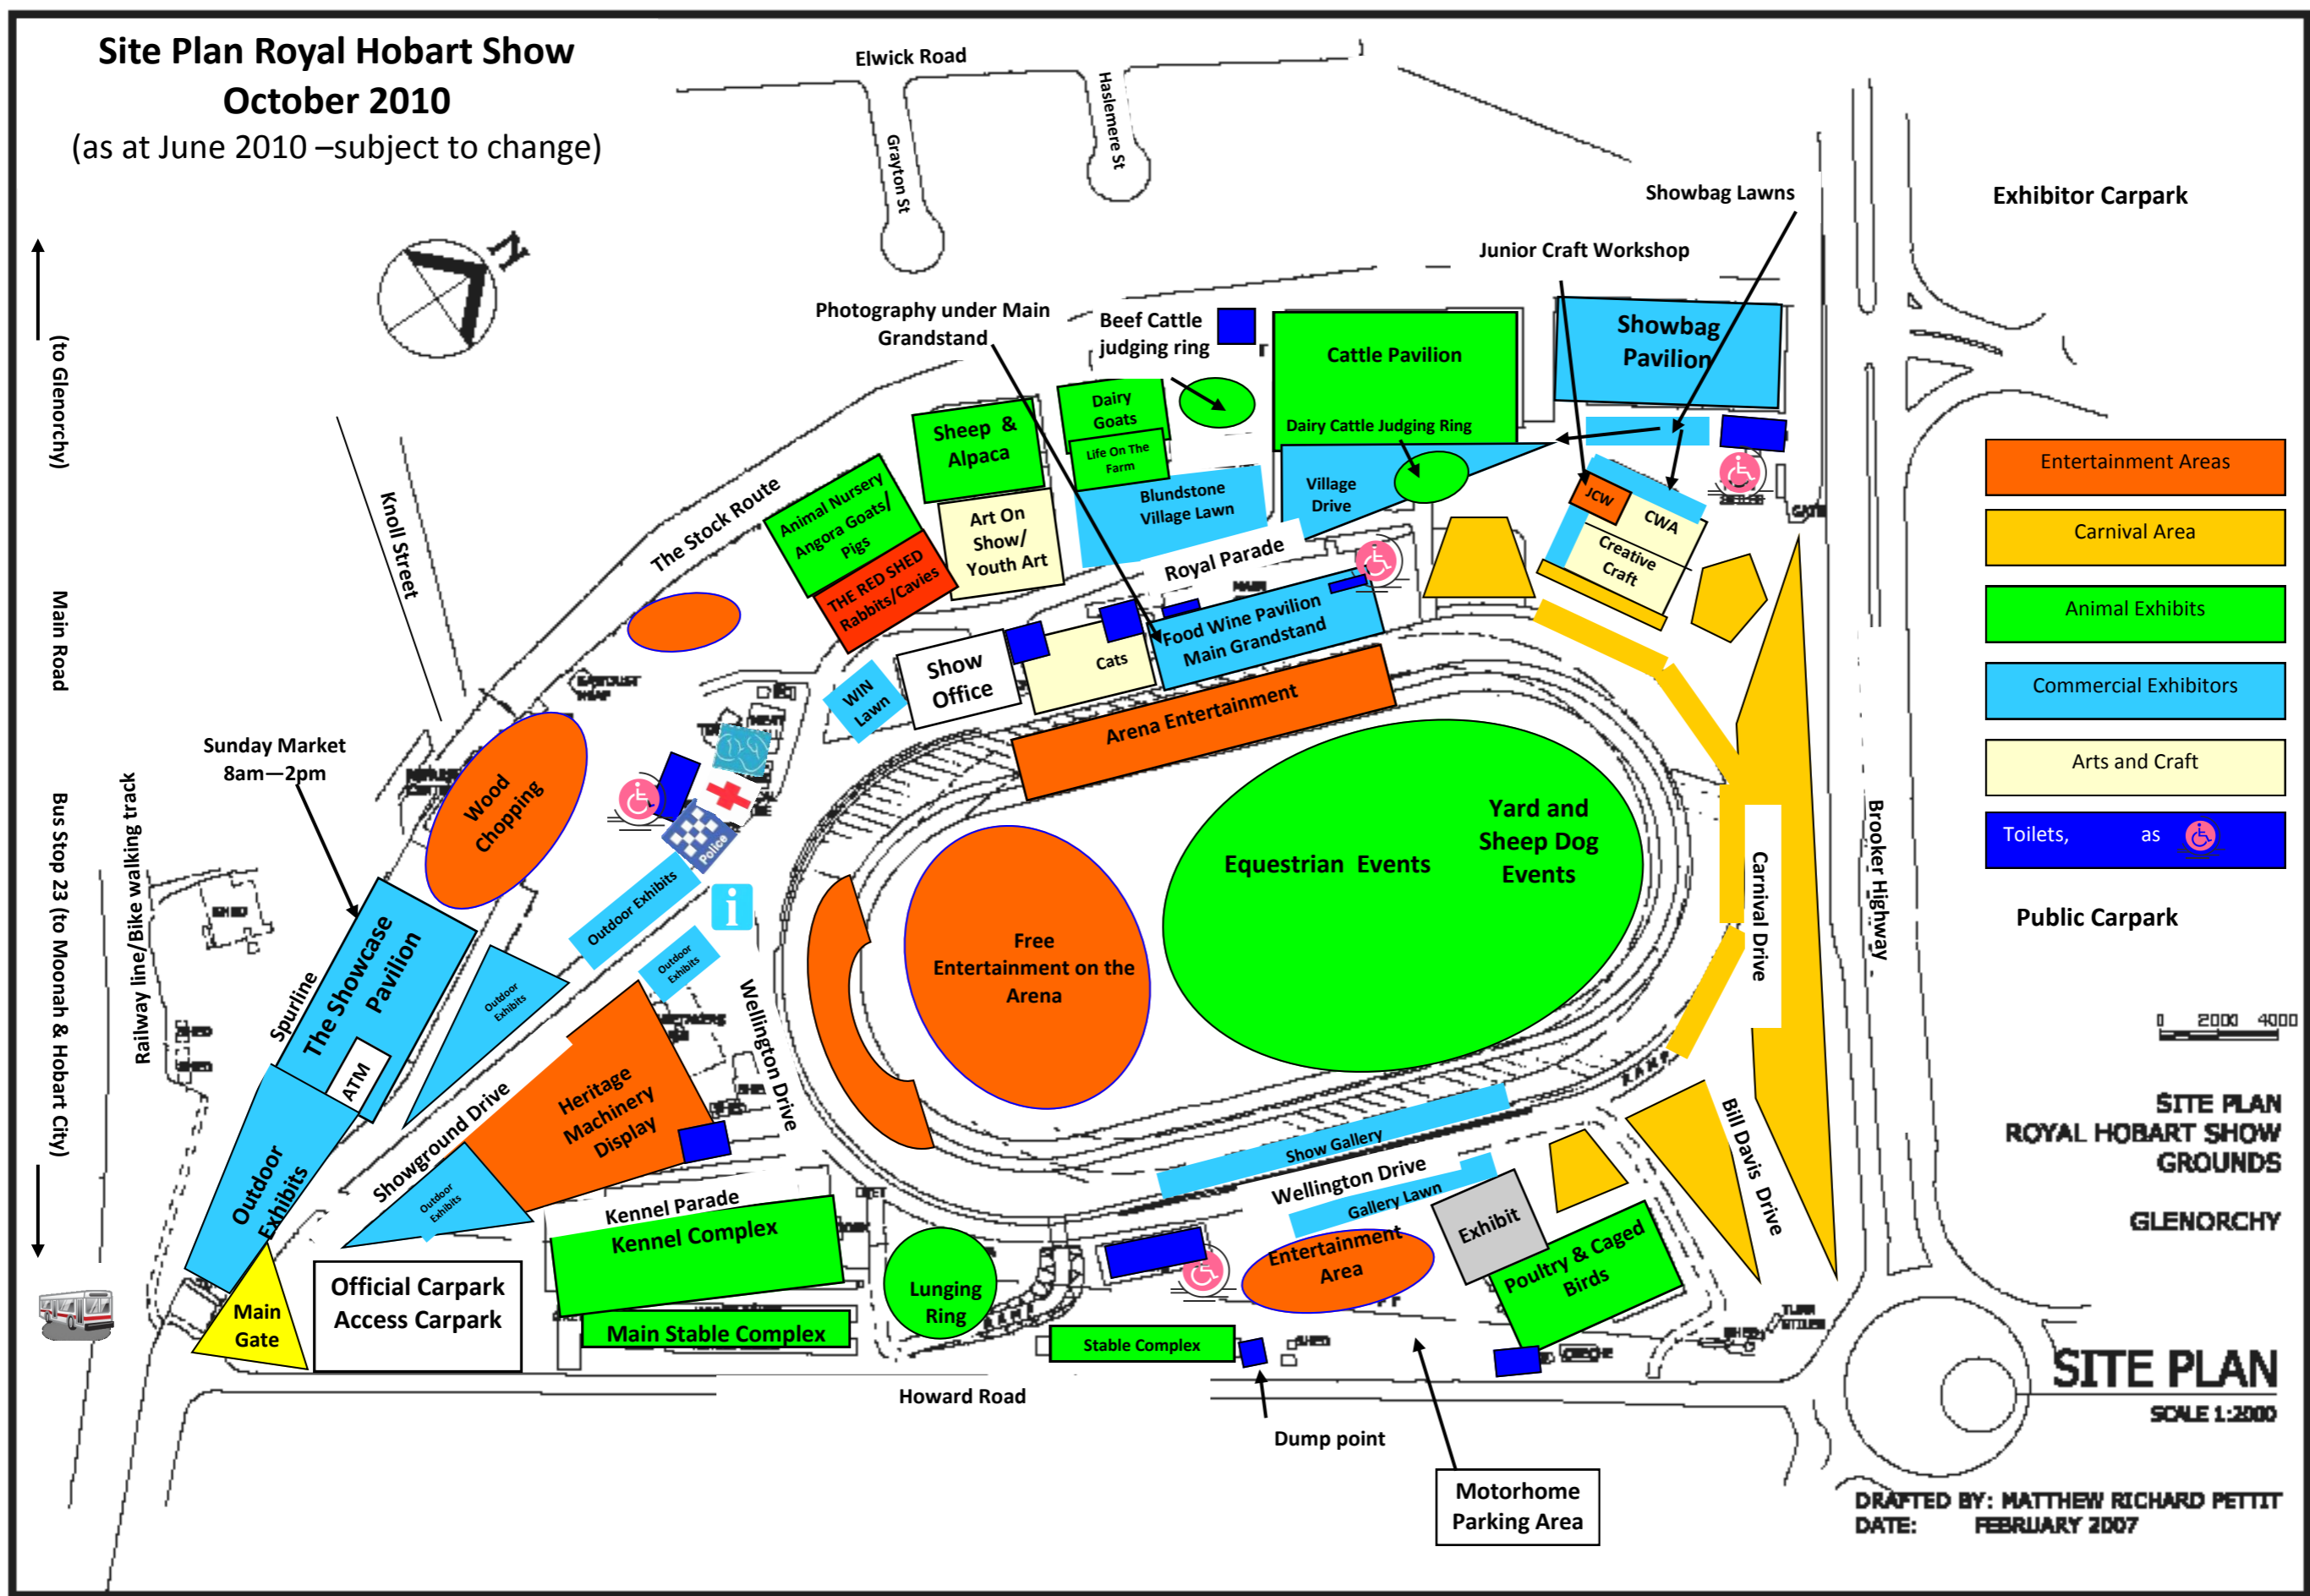

# Site Plan Royal Hobart Show October 2010

(as at June 2010 –subject to change)

- Entertainment Areas
- Carnival Area
- Animal Exhibits
- Commercial Exhibitors
- Arts and Craft
- Toilets, as

0 2000 4000

SITE PLAN  
ROYAL HOBART SHOW  
GROUNDS  
GLENORCHY

**SITE PLAN**  
SCALE 1:2000

DRAFTED BY: MATTHEW RICHARD PETTIT  
DATE: FEBRUARY 2007