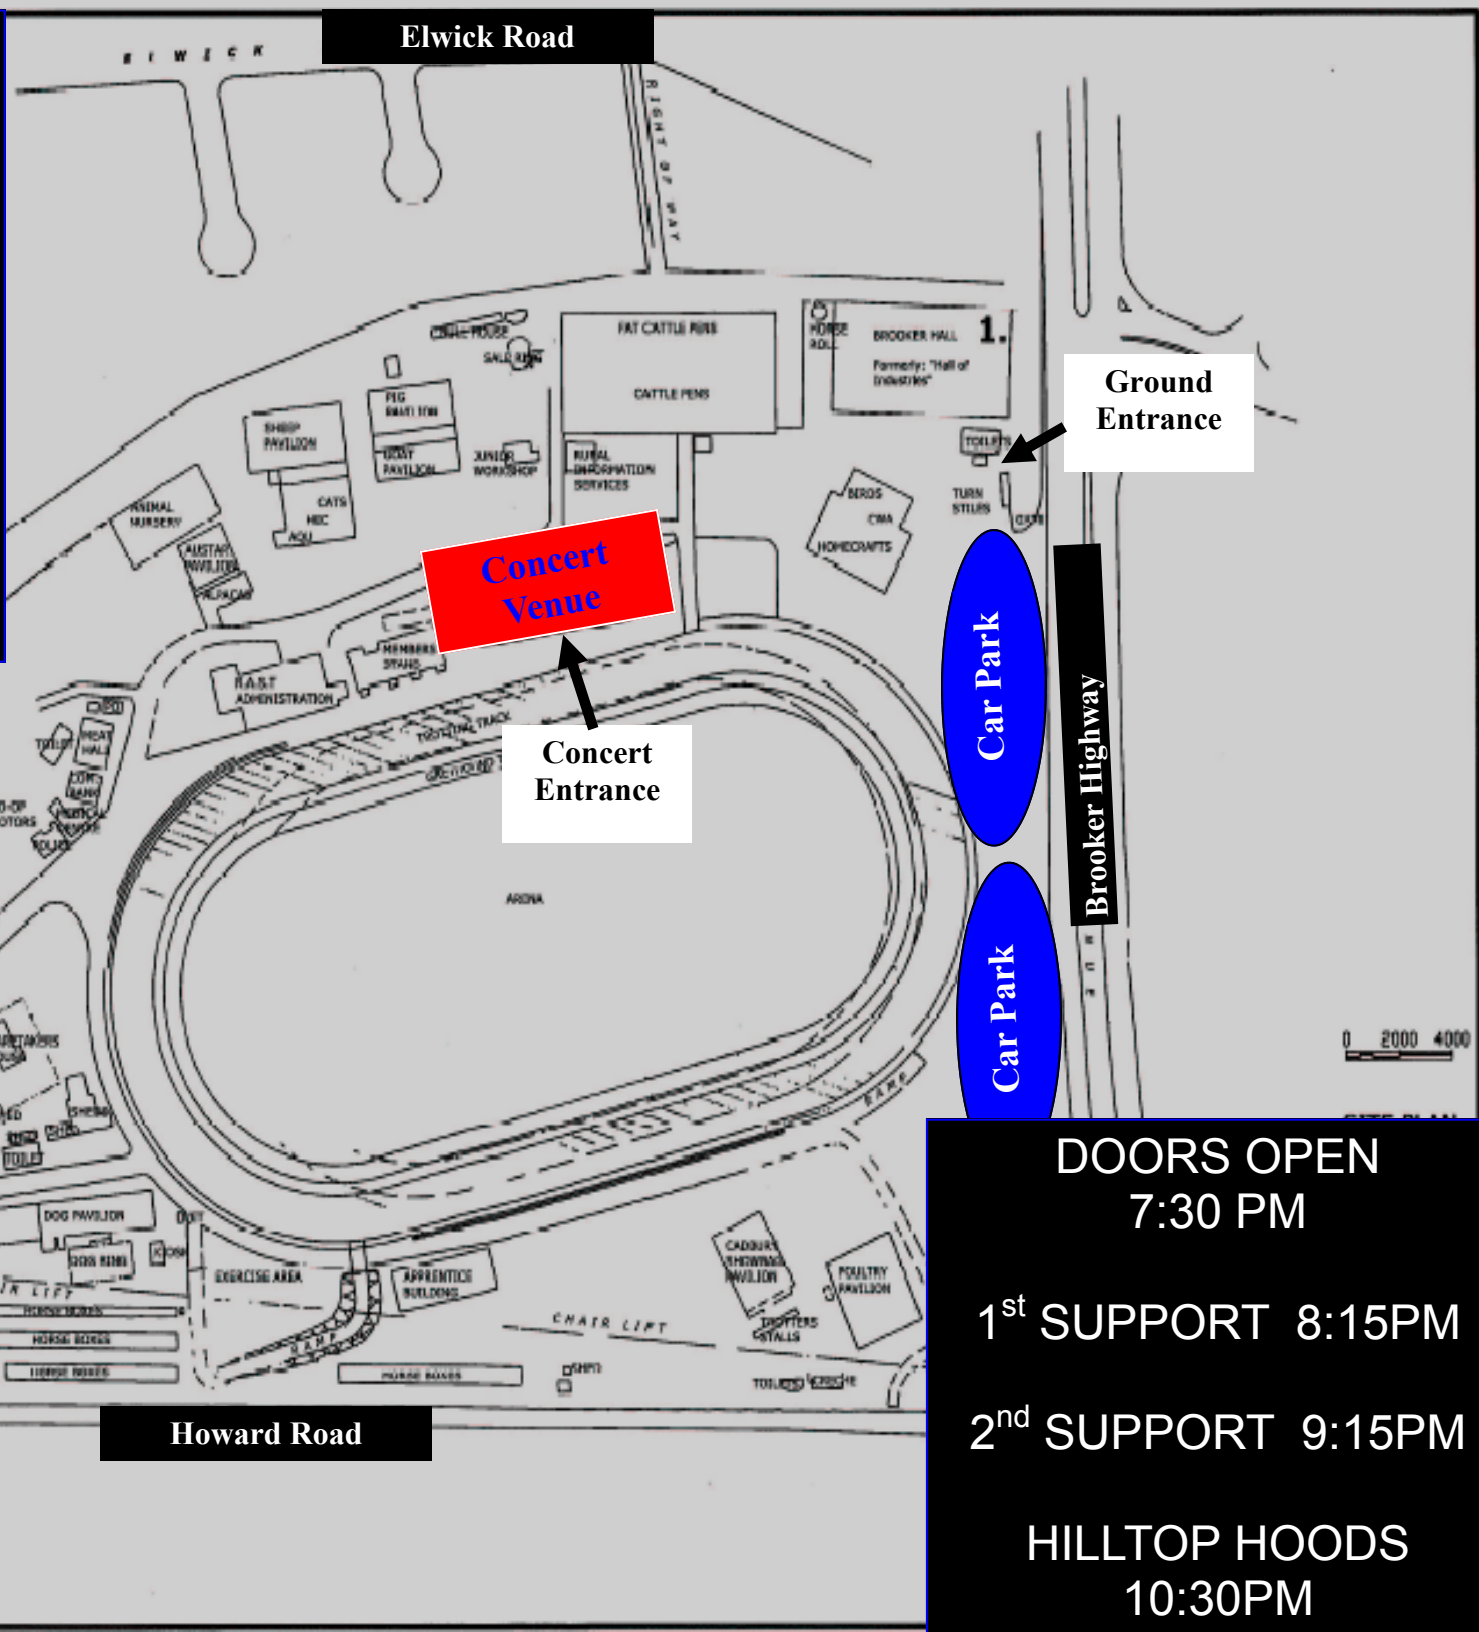

HILLTOP HOODS Grandstand Hall

@

Hobart Showground
THURSDAY
30TH JULY
2009

Ground
Entrance

Concert
Venue

Concert
Entrance

Car Park

Brooker Highway

Car Park

Ground
Entrance

Howard Road

DOORS OPEN
7:30 PM

1st SUPPORT 8:15PM

2nd SUPPORT 9:15PM

HILLTOP HOODS
10:30PM